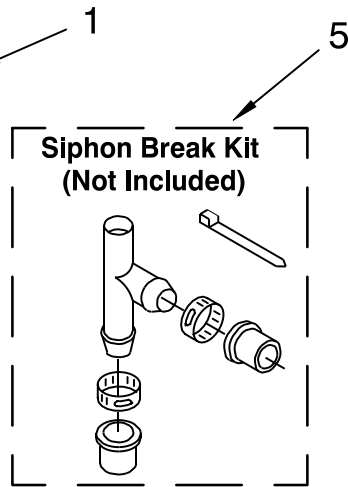

Illus. No.	Part No.	DESCRIPTION
1	3360630	Gearcase (Complete)
2	285202	Cover, Gearcase
3	3349985	Seal, Gearcase Cover
4	285195	Sealer, Gasket (.20 Fl. Oz.) (6 ml)
5	63320	Pinion, Spin (Includes Illus. 25)
6	356427	Seal, Spin Pinion
7	389387	Shaft, Agitator (Complete)
8	90369	Ring, Retaining (2)
9	62677	Retainer, Spring
10	62676	Spring, Agitate
11	63273	Gear, Agitate (Includes 15 and 29)
12	62619	Washer, Agitate Gear
13	62580	Cam Follower (Includes 14)
14	62581	Cam, Agitate (Includes 13)
15	285509	Shaft, Agitator (Includes 11 and 29)
16	62618	Washer, Cam Thrust
17	16018	Bearing, Thrust
18	85529	Ball, Bearing
19	389230	Bottom and Pinion, Gearcase
21	285352	Seal, Thrust Plug
22	3351614	Screw, Gearcase Cover, Mounting (8) (10-24 x 3/8)
23	3362552	Ring, Retaining
24	285735	Washer Kit, Thrust
25	62570	Gear, Spin
26	388253	Neutral Assembly
27	3349296	Rack, Connecting
28	62621	Actuator, Shift
29	388815	Washer, Intermediate

GC-215-C

FOR ORDERING INFORMATION REFER TO PARTS PRICE LIST

WATER SYSTEM PARTS

For Models: LBR5432PQ2, LBR5432PT2

(Designer White) (Biscuit)

WS400

Illus. No.	Part No.	DESCRIPTION
1	285442	Connector Kit, Plastic Drain Hose
2	285321	Sleeve Kit, (Contains 2 Sleeves)
3	370447	Clamp, Hose
4	16272	Connector, Straight
5	285320	Siphon Break Kit (Not Included)
6	65349	Clamp, Hose
7	367031	Drain Protector (Not Included)